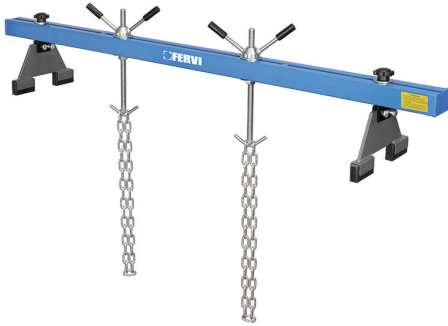

ENGINE SUPPORT HOLDS YOUR ENGINE OR TRANSMISSION IN PLACE DURING HEAVY AUTOMOTIVE REPAIRS, USED TO SUPPORT THE ENGINE WHILE...

<b>Capacity</b>	500 kg
<b>Adjusting height</b>	205 mm
<b>Bed length</b>	730 - 1480 mm
<b>Net weight</b>	13 kg
<b>Gross weight</b>	14,97 kg
<b>EAN Code</b>	8012667302016