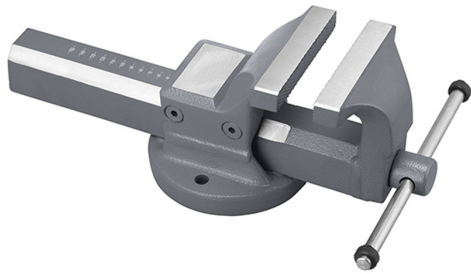

LATERAL SLIDING ADJUSTMENT.

Jaws	100 mm
Opening	125 mm g
Working height	60 mm
Slot distance	98 mm
Net weight	5,8 kg
Gross weight	6,25 kg
EAN Code	8012667301927

Box

Steel