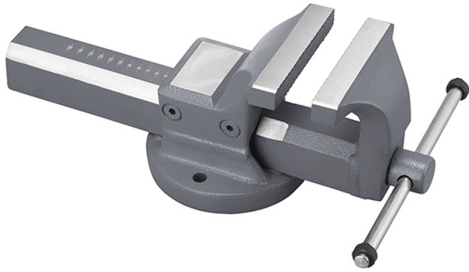

LATERAL SLIDING ADJUSTMENT.

<b>Jaws</b>	150 mm
<b>Opening</b>	190 mm g
<b>Working height</b>	85 mm
<b>Slot distance</b>	136 mm
<b>Net weight</b>	17,8 kg
<b>Gross weight</b>	19,41 kg
<b>EAN Code</b>	8012667301941

Box

Steel