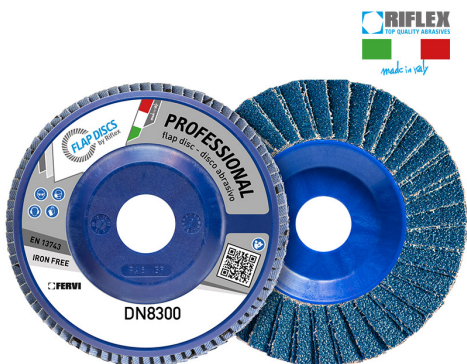

ART. DN8300.115

DISCO LAMELLARE PROFESSIONAL DUAL FLAP

€2,53

Dimensioni	115 x 22 mm
Grana	80
Max rpm	13300
Pack	10
Peso lordo	0,10 kg
Codice EAN	8012667297299