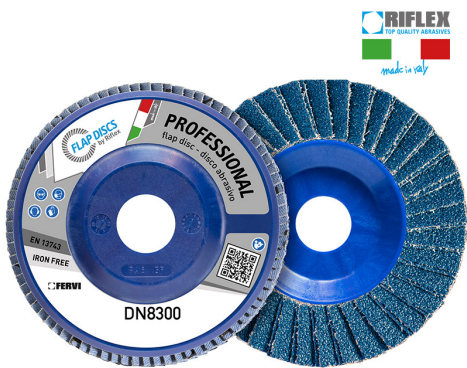

ART. DN8300.117
DISCO LAMELLARE PROFESSIONAL DUAL FLAP

€2,53

Dimensioni	115 x 22 mm
Grana	120
Max rpm	13300
Pack	10
Peso lordo	0,10 kg
Codice EAN	8012667297312