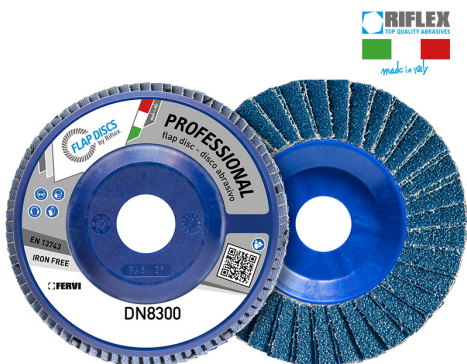

ART. DN8300.117
DISCO LAMELLARE PROFESSIONAL DUAL FLAP

€2,53

Dimensioni	115 x 22 mm
Grana	120
Max rpm	13300
Pack	10
Peso lordo	0,10 kg
Codice EAN	8012667297312