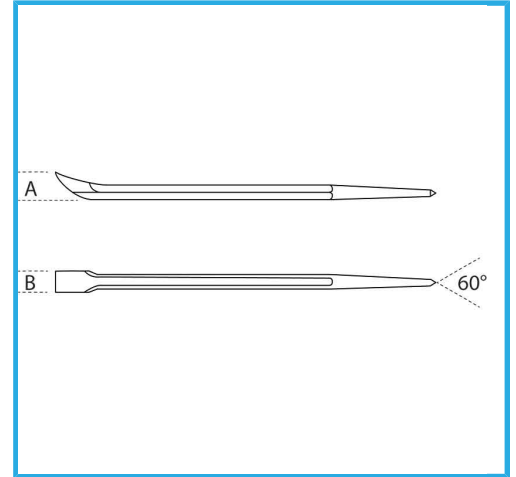

POINTED PRY BAR.

Length	400 mm
A	30 mm
B	23 mm
Pack	5
Gross weight	0,58 kg
EAN Code	8012667304317

Steel