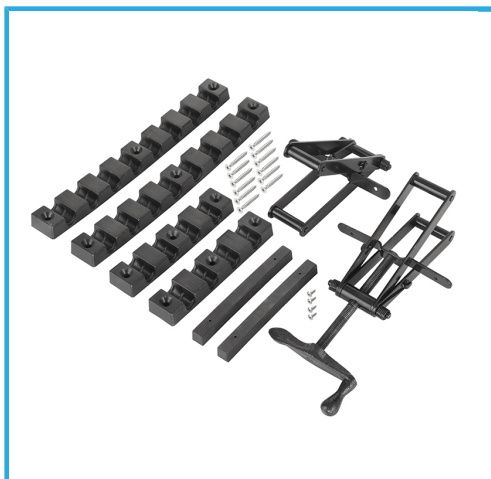

PROVIDED IN ASSEMBLY KIT, FOR DOORS OR WOODEN TABLES
(WOOD STRIPS NOT INCLUDED).

Max thickness

150 mm

Gross weight

1,88 kg

EAN Code

8012667305642

Box

Plastic