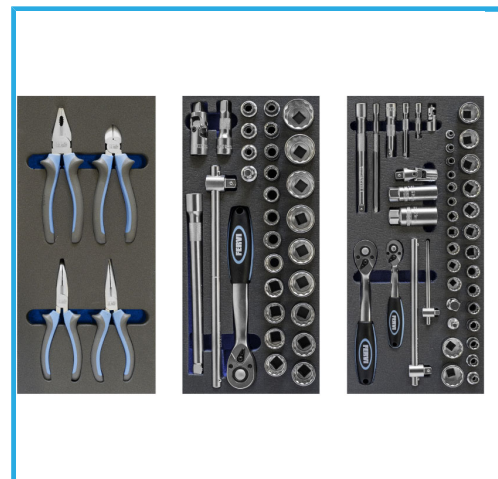

UPGRADE

Included foam trays

TM01/002, TM01/010, TM01/012,
TM01/014, TM01/016, TM01/018,
TM01/023, TM01/025, TM01/030,
TM01/033, TM01/042

159 Pcs

Dimensions

770 x 460 x 985h mm

Drawer dimensions

566 x 405 mm

Drawers height

6 x 68 mm - 1 x 199 mm

Drawer capacity

6 x 25 kg - 1 x 40 kg

Gross weight

100,00 kg

EAN Code

8012667308858