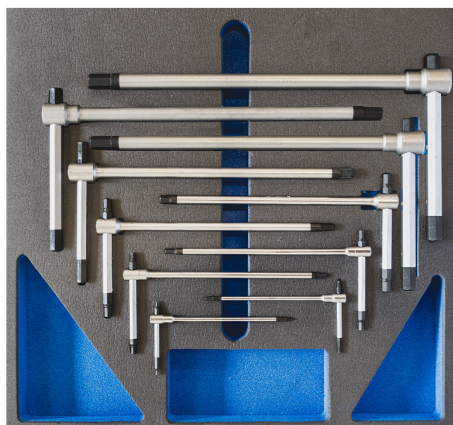

POLYETHYLENE FOAM TRAY WITH 4 LAYERS IN 2 COLOURS:
GREY-BLUE MILLED WITH A CNC MACHINE WITH A SET OF TOOLS.

Overall sizes

376 x 405 x 33 mm

Sizes

2 - 3 - 4 - 5 - 6 - 7 - 8 - 9 - 10 - 12 - 14 mm

Included items

0400/..

Gross weight

2,96 kg

EAN Code

8012667309084

-

Chromed

11 Pcs