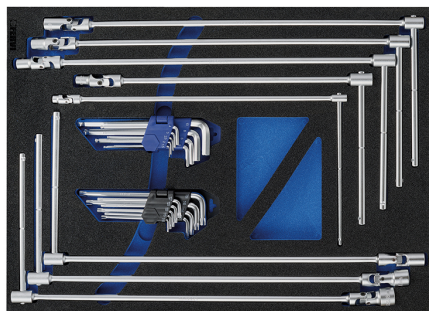

POLYETHYLENE FOAM TRAY WITH 4 LAYERS IN 2 COLOURS:
GREY-BLUE MILLED WITH A CNC MACHINE WITH A SET OF TOOLS.

Overall sizes	565 x 405 x 33 mm
T handle	7 - 8 - 10 - 12 - 13 - 14 - 17 - 19 mm
Hex keys	1,5 - 2 - 2,5 - 3 - 4 - 5 - 6 - 8 - 10 mm
Torx Keys	T10 - T15 - T20 - T25 - T27 - T30 - T40 - T45 - T50
Included items	C395/.. - 0215 - 0220
Gross weight	4,48 kg
EAN Code	8012667309107

Cr-V

-

Chromed

26 Pcs