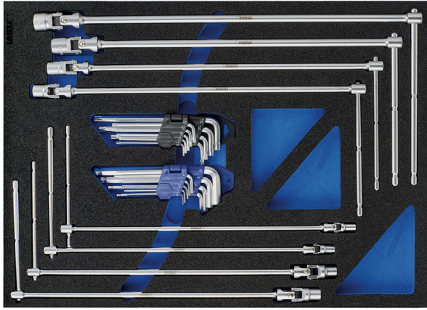

**ART. TM01/011**  
**T HANDLE MAGNETIC SWIVEL HEX SOCKET SET IN FOAM TRAY**

POLYETHYLENE FOAM TRAY WITH 4 LAYERS IN 2 COLOURS:  
GREY-BLUE MILLED WITH A CNC MACHINE WITH A SET OF TOOLS.

<b>Overall sizes</b>	565 x 405 x 33 mm
<b>T handle</b>	7 - 8 - 10 - 12 - 13 - 14 - 17 - 19 mm
<b>Hex keys</b>	1,5 - 2 - 2,5 - 3 - 4 - 5 - 6 - 8 - 10 mm
<b>Torx Keys</b>	T10 - T15 - T20 - T25 - T27 - T30 - T40 - T45 - T50
<b>Included items</b>	C391/.. - 0215 - 0220
<b>Gross weight</b>	4,00 kg
<b>EAN Code</b>	8012667309114

-

Satin

26 Pcs