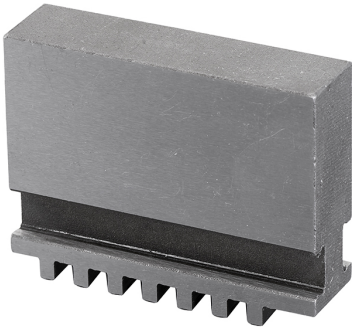

FOR SELF-CENTERING CHUCKS WITH SIMPLE GUIDE.

**Diameter**  $\varnothing$  160 mm  
**Gross weight** 1,35 kg  
**EAN Code** 8012667313289

Steel