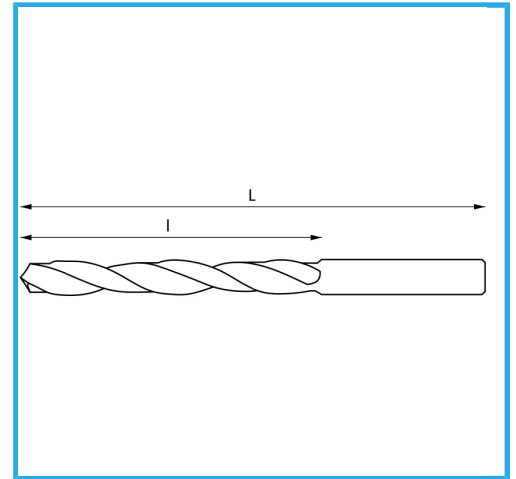

SELF-CENTERING, RIGHT, WITH GREAT THERMAL RESISTANCE.

∅	03.75 mm
L	70 mm
l	39 mm
Pack	10
Gross weight	0,05 kg
EAN Code	8012667310127

Box

HSS  
CO 8%

-

135°

HV=850-900

~8xD