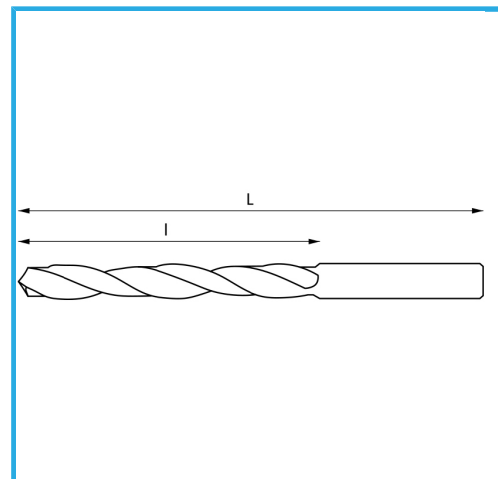

SELF-CENTERING, RIGHT, WITH GREAT THERMAL RESISTANCE.

∅	05.50 mm
L	93 mm
l	57 mm
Pack	10
Gross weight	0,14 kg
EAN Code	8012667310196

Box

HSS  
CO 8%

-

135°

HV=850-900

~8xD