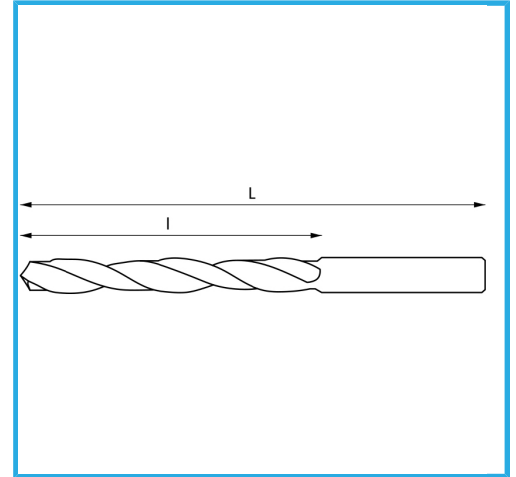

SELF-CENTERING, RIGHT, WITH GREAT THERMAL RESISTANCE.

∅	06.25 mm
L	101 mm
l	63 mm
Pack	10
Gross weight	0,19 kg
EAN Code	8012667310226

Box

HSS
CO 8%

-

135°

HV=850-900

~8xD