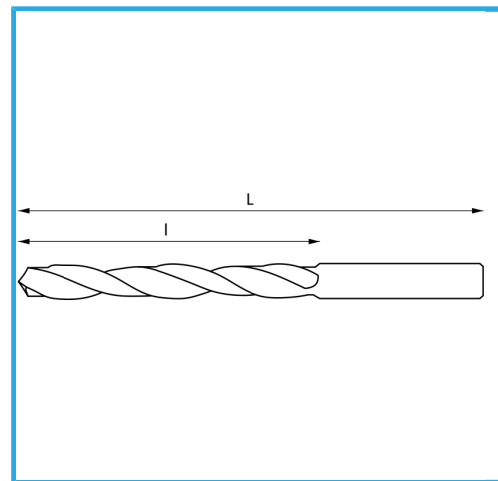

SELF-CENTERING, RIGHT, WITH GREAT THERMAL RESISTANCE.

∅	12.00 mm
L	151 mm
l	101 mm
Pack	5
Packaging dimensions	160x40x40 h mm
Gross weight	0,47 kg
EAN Code	8012667310455

Box

HSS  
CO 8%

-

135°

HV=850-900

~8xD