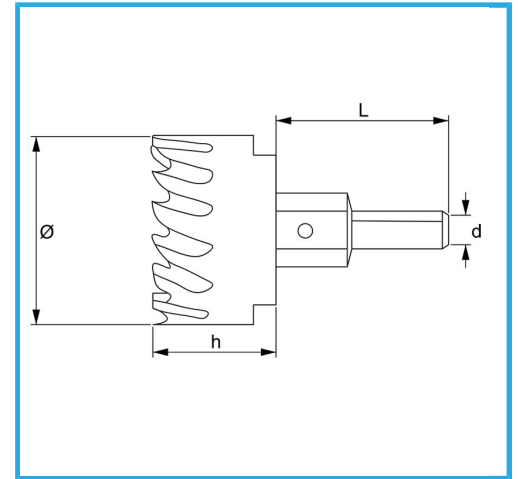

WITH LATERAL CHIP AND CENTER DRILL.

Ø	15 mm
h	23 mm
d	10 mm
L	46 mm
Thread	M12 x 1,25
Gross weight	0,08 kg
Packaging dimensions	30x30x120 h mm
EAN Code	8012667313500

Hangable

HSS