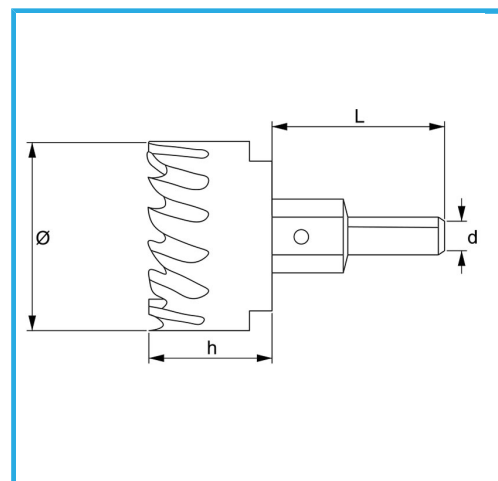

WITH LATERAL CHIP AND CENTER DRILL.

Ø	17 mm
h	23 mm
d	10 mm
L	46 mm
Thread	M12 x 1,25
Gross weight	0,09 kg
Packaging dimensions	32x32x120 h mm
EAN Code	8012667313524

Hangable

HSS