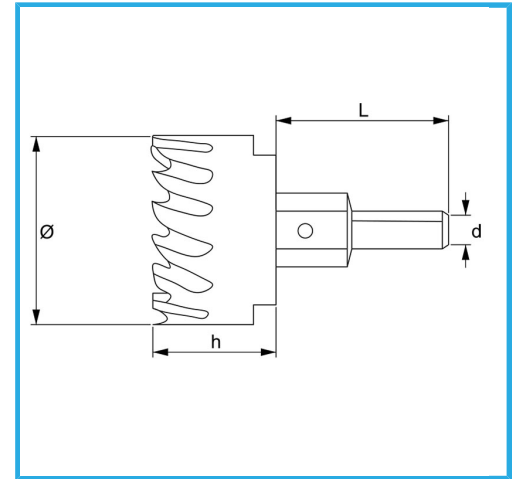

WITH LATERAL CHIP AND CENTER DRILL.

Ø	18 mm
h	23 mm
d	10 mm
L	46 mm
Thread	M12 x 1,25
Gross weight	0,09 kg
Packaging dimensions	30x30x120 h mm
EAN Code	8012667313531

Hangable

HSS