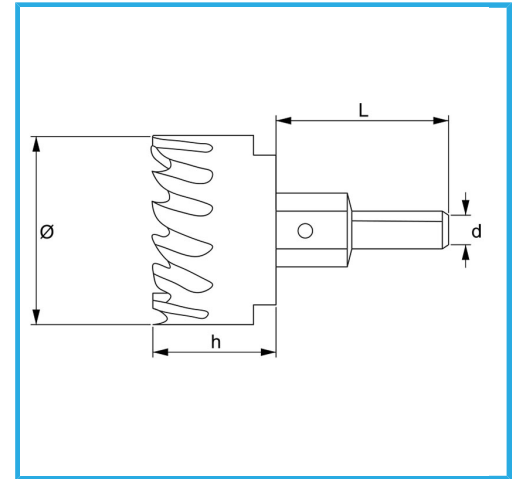

WITH LATERAL CHIP AND CENTER DRILL.

Ø	19 mm
h	23 mm
d	10 mm
L	46 mm
Thread	M12 x 1,25
Gross weight	0,10 kg
Packaging dimensions	30x30x120 h mm
EAN Code	8012667313548

Hangable

HSS