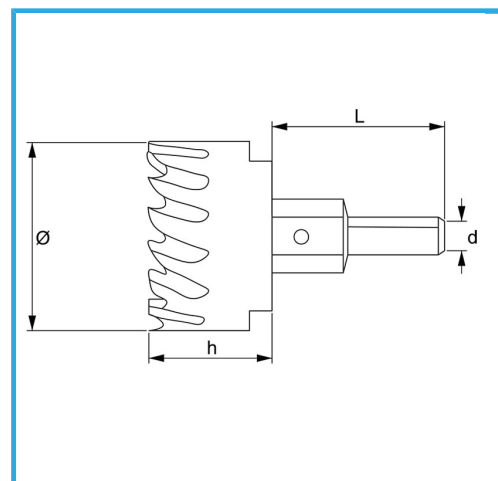

WITH LATERAL CHIP AND CENTER DRILL.

Ø	20 mm
h	23 mm
d	10 mm
L	46 mm
Thread	M12 x 1,25
Gross weight	0,10 kg
Packaging dimensions	120x30x30 h mm
EAN Code	8012667313555

Hangable

HSS