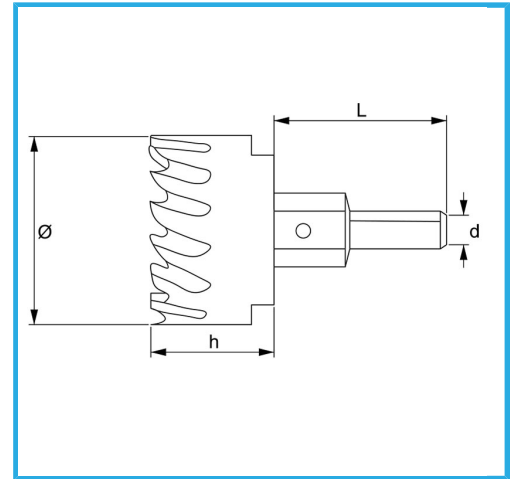

WITH LATERAL CHIP AND CENTER DRILL.

Ø	22 mm
h	23 mm
d	10 mm
L	46 mm
Thread	M12 x 1,25
Gross weight	0,11 kg
Packaging dimensions	30x30x120 h mm
EAN Code	8012667313579

Hangable

HSS