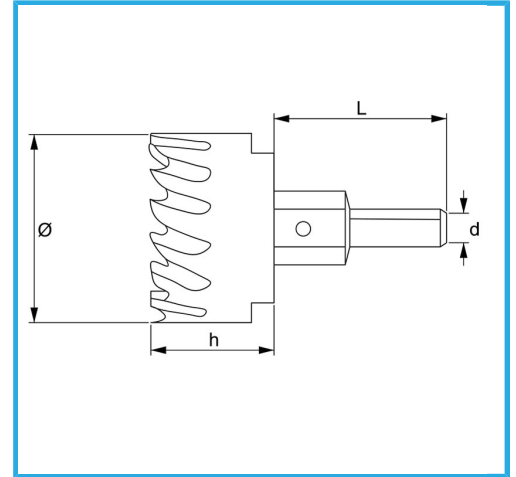

WITH LATERAL CHIP AND CENTER DRILL.

Ø	23 mm
h	23 mm
d	10 mm
L	46 mm
Thread	M12 x 1,25
Gross weight	0,11 kg
Packaging dimensions	35x35x120 h mm
EAN Code	8012667313586

Hangable

HSS