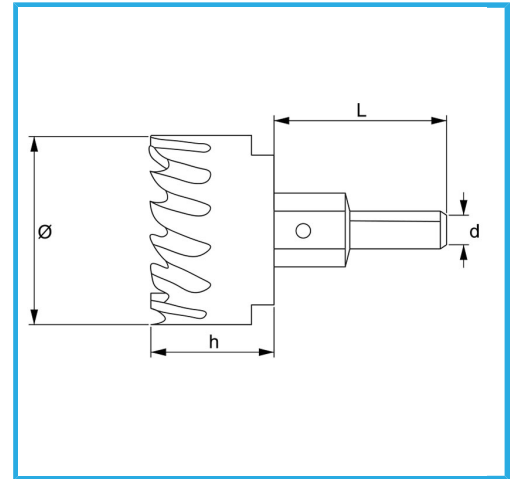

WITH LATERAL CHIP AND CENTER DRILL.

Ø	24 mm
h	23 mm
d	10 mm
L	46 mm
Thread	M12 x 1,25
Gross weight	0,11 kg
Packaging dimensions	35x35x120 h mm
EAN Code	8012667313593

Hangable

HSS