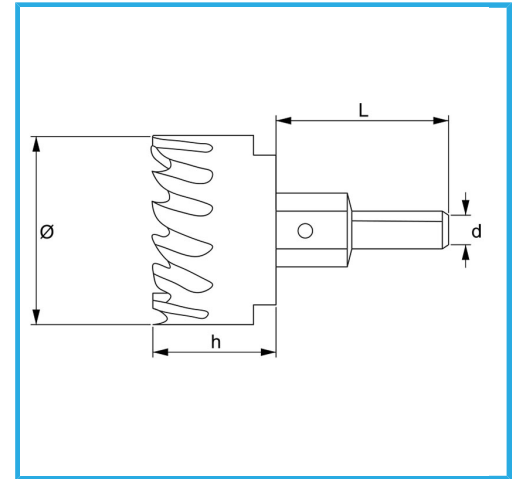

WITH LATERAL CHIP AND CENTER DRILL.

Ø	25 mm
h	23 mm
d	10 mm
L	46 mm
Thread	M12 x 1,25
Gross weight	0,12 kg
Packaging dimensions	35x35x120 h mm
EAN Code	8012667313609

Hangable

HSS