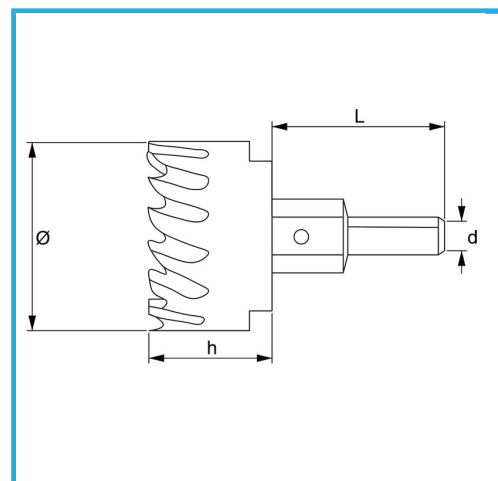

WITH LATERAL CHIP AND CENTER DRILL.

Ø	26 mm
h	23 mm
d	10 mm
L	46 mm
Thread	M12 x 1,25
Gross weight	0,12 kg
Packaging dimensions	35x35x120 h mm
EAN Code	8012667313616

Hangable

HSS