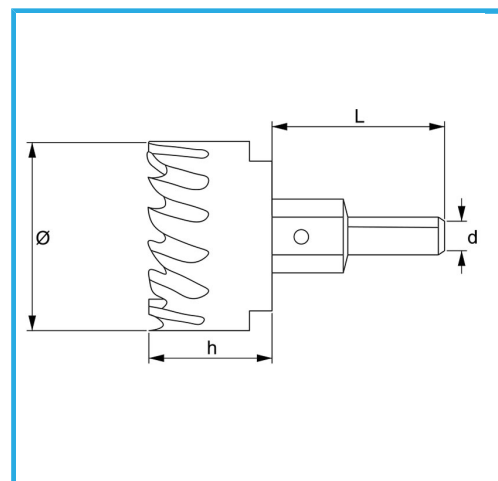

WITH LATERAL CHIP AND CENTER DRILL.

Ø	27 mm
h	23 mm
d	10 mm
L	46 mm
Thread	M12 x 1,25
Gross weight	0,13 kg
Packaging dimensions	44x44x120 h mm
EAN Code	8012667313623

Hangable

HSS