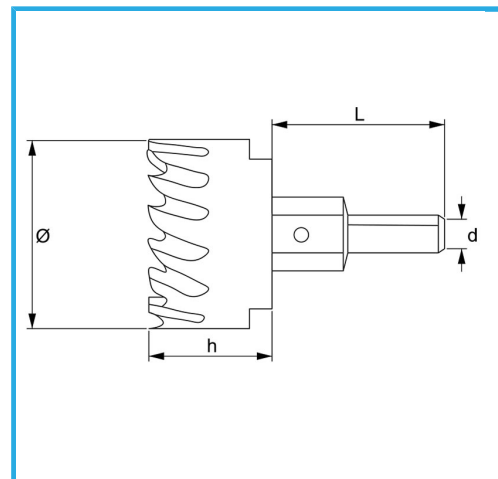

WITH LATERAL CHIP AND CENTER DRILL.

Ø	28 mm
h	23 mm
d	10 mm
L	46 mm
Thread	M12 x 1,25
Gross weight	0,14 kg
Packaging dimensions	43x43x120 h mm
EAN Code	8012667313630

Hangable

HSS