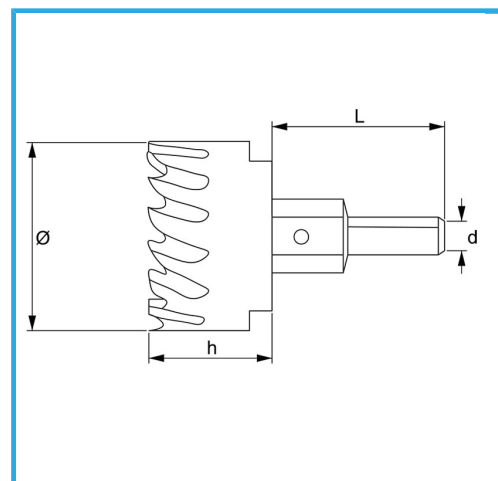

WITH LATERAL CHIP AND CENTER DRILL.

Ø	29 mm
h	23 mm
d	10 mm
L	46 mm
Thread	M12 x 1,25
Gross weight	0,14 kg
EAN Code	8012667313647

Hangable

HSS