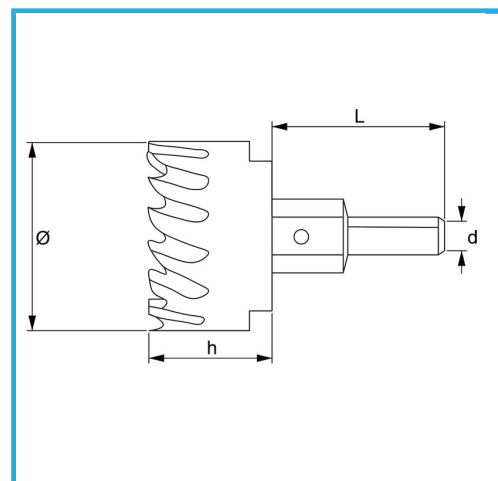

WITH LATERAL CHIP AND CENTER DRILL.

Ø	31 mm
h	23 mm
d	10 mm
L	46 mm
Thread	M12 x 1,25
Gross weight	0,15 kg
EAN Code	8012667313661

Hangable

HSS