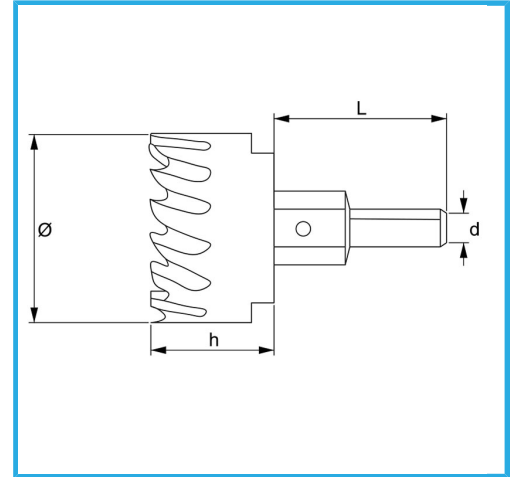

WITH LATERAL CHIP AND CENTER DRILL.

Ø	34 mm
h	23 mm
d	10 mm
L	46 mm
Thread	M12 x 1,25
Gross weight	0,16 kg
EAN Code	8012667313692

Hangable

HSS