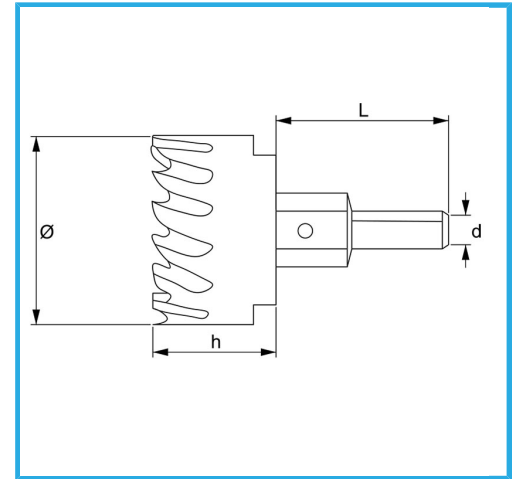

WITH LATERAL CHIP AND CENTER DRILL.

Ø	37 mm
h	23 mm
d	10 mm
L	46 mm
Thread	M14 x 1,5
Gross weight	0,19 kg
EAN Code	8012667313722

Hangable

HSS