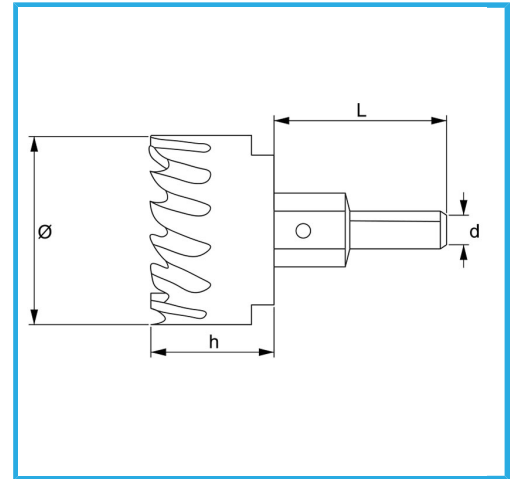

WITH LATERAL CHIP AND CENTER DRILL.

Ø	38 mm
h	23 mm
d	10 mm
L	46 mm
Thread	M14 x 1,5
Gross weight	0,19 kg
EAN Code	8012667313739

Hangable

HSS