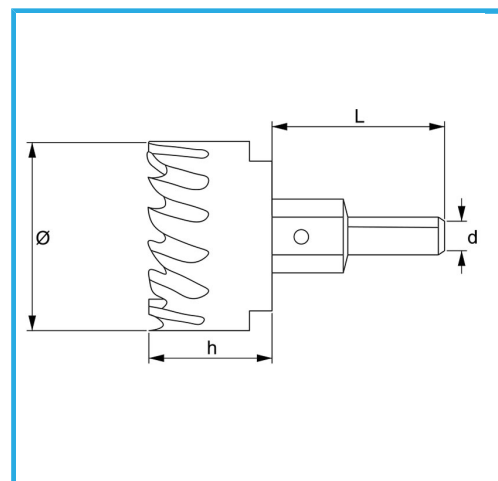

WITH LATERAL CHIP AND CENTER DRILL.

Ø	39 mm
h	23 mm
d	10 mm
L	46 mm
Thread	M14 x 1,5
Gross weight	0,20 kg
EAN Code	8012667313746

Hangable

HSS