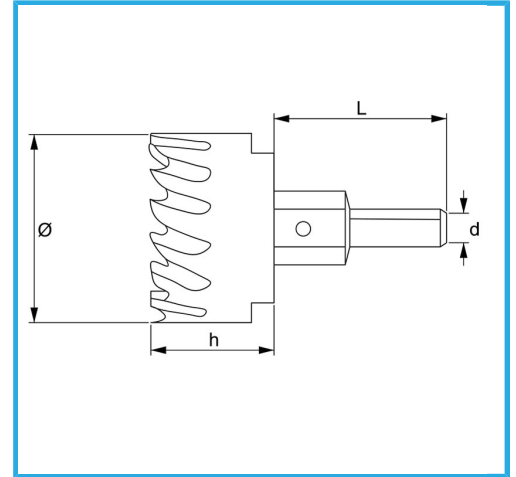

WITH LATERAL CHIP AND CENTER DRILL.

Ø	40 mm
h	23 mm
d	10 mm
L	46 mm
Thread	M14 x 1,5
Gross weight	0,20 kg
Packaging dimensions	53x53x120 h mm
EAN Code	8012667313753

Hangable

HSS