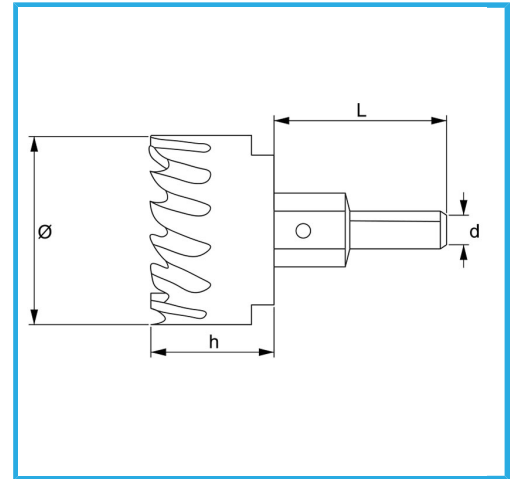

WITH LATERAL CHIP AND CENTER DRILL.

Ø	41 mm
h	23 mm
d	10 mm
L	46 mm
Thread	M14 x 1,5
Gross weight	0,21 kg
EAN Code	8012667313760

Hangable

HSS