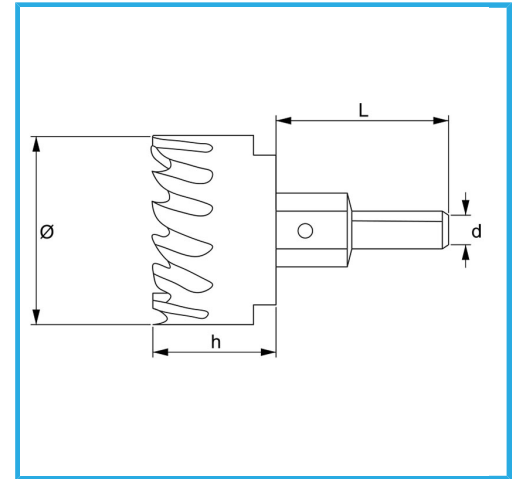

WITH LATERAL CHIP AND CENTER DRILL.

Ø	43 mm
h	23 mm
d	10 mm
L	46 mm
Thread	M14 x 1,5
Gross weight	0,23 kg
EAN Code	8012667313784

Hangable

HSS