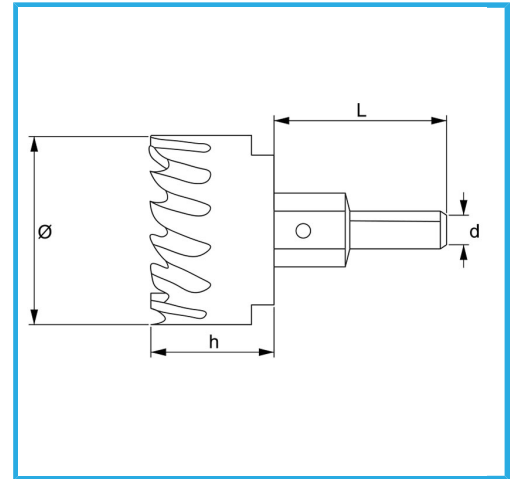

WITH LATERAL CHIP AND CENTER DRILL.

Ø	44 mm
h	23 mm
d	10 mm
L	46 mm
Thread	M14 x 1,5
Gross weight	0,23 kg
EAN Code	8012667313791

Hangable

HSS