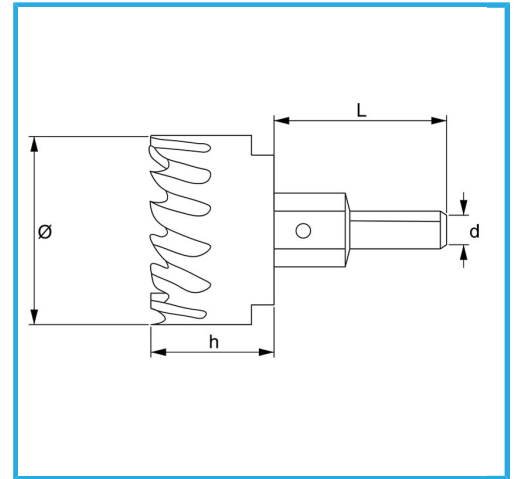

WITH LATERAL CHIP AND CENTER DRILL.

Ø	45 mm
h	23 mm
d	10 mm
L	46 mm
Thread	M14 x 1,5
Gross weight	0,26 kg
EAN Code	8012667313807

Hangable

HSS