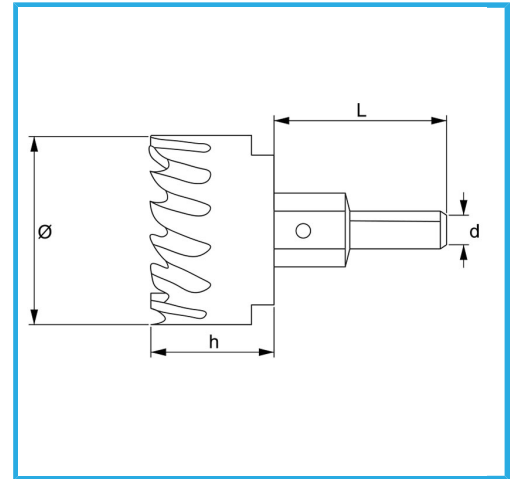

WITH LATERAL CHIP AND CENTER DRILL.

Ø	46 mm
h	23 mm
d	10 mm
L	46 mm
Thread	M14 x 1,5
Gross weight	0,26 kg
EAN Code	8012667313814

Hangable

HSS