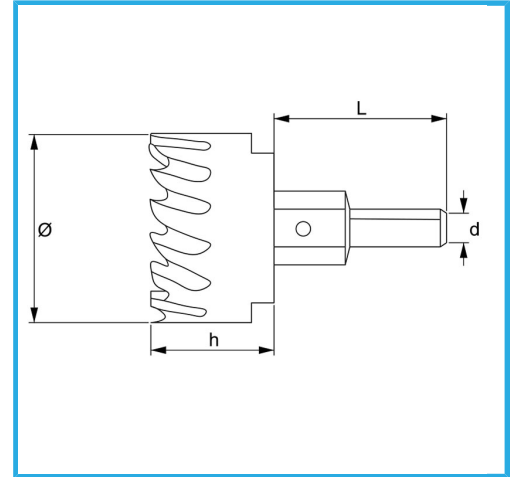

WITH LATERAL CHIP AND CENTER DRILL.

| | |
|--------------|---------------|
| Ø | 47 mm |
| h | 23 mm |
| d | 10 mm |
| L | 46 mm |
| Thread | M14 x 1,5 |
| Gross weight | 0,26 kg |
| EAN Code | 8012667313821 |