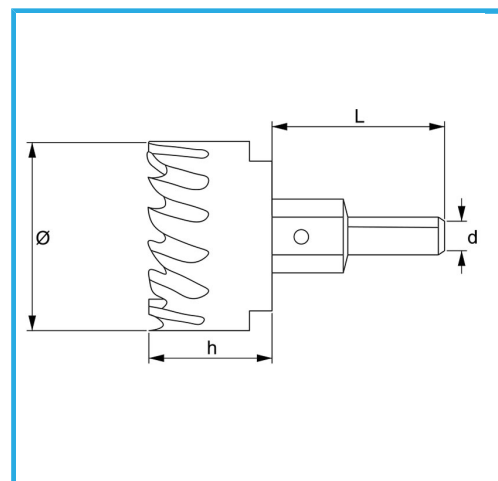

WITH LATERAL CHIP AND CENTER DRILL.

Ø	48 mm
h	23 mm
d	10 mm
L	46 mm
Thread	M14 x 1,5
Gross weight	0,27 kg
EAN Code	8012667313838

Hangable

HSS