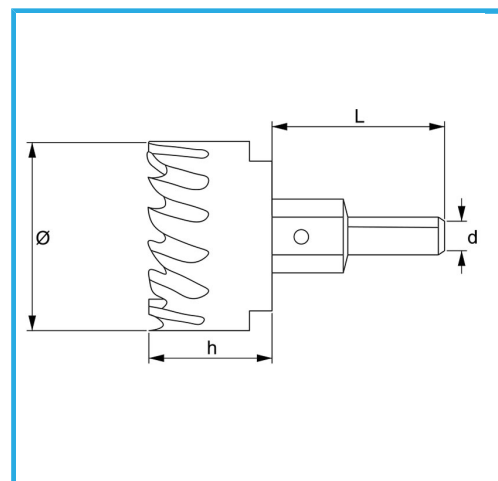

WITH LATERAL CHIP AND CENTER DRILL.

Ø	49 mm
h	23 mm
d	10 mm
L	46 mm
Thread	M14 x 1,5
Gross weight	0,27 kg
EAN Code	8012667313845

Hangable

HSS