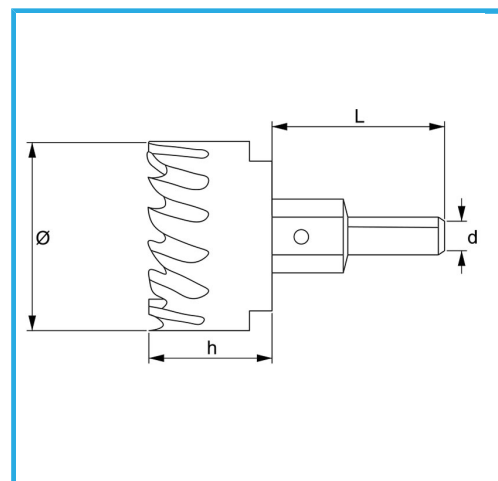

WITH LATERAL CHIP AND CENTER DRILL.

Ø	50 mm
h	23 mm
d	10 mm
L	46 mm
Thread	M14 x 1,5
Gross weight	0,27 kg
Packaging dimensions	73x73x120 h mm
EAN Code	8012667313852

Hangable

HSS