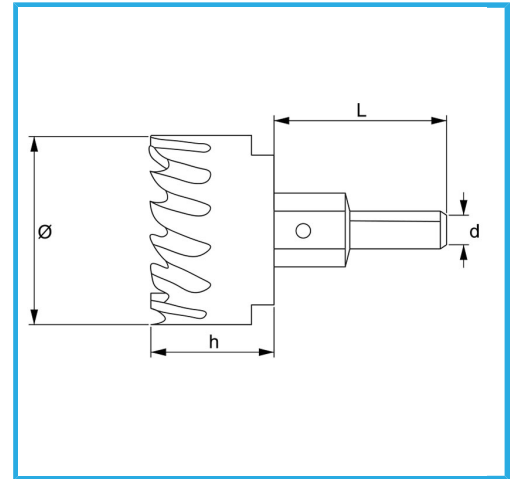

WITH LATERAL CHIP AND CENTER DRILL.

Ø	51 mm
h	23 mm
d	12 mm
L	46 mm
Thread	M16 x 1,5
Gross weight	0,34 kg
EAN Code	8012667313869

Hangable

HSS