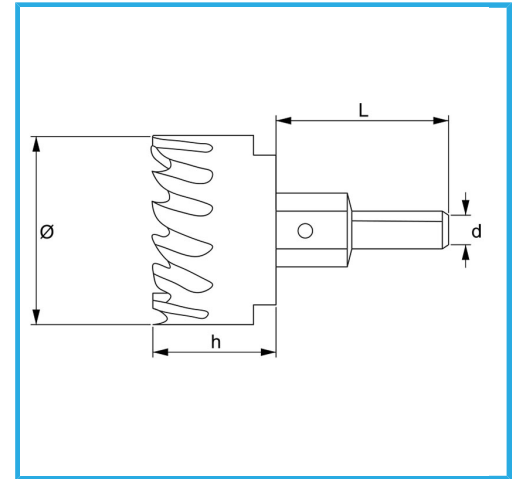

WITH LATERAL CHIP AND CENTER DRILL.

Ø	54 mm
h	23 mm
d	12 mm
L	46 mm
Thread	M16 x 1,5
Gross weight	0,35 kg
EAN Code	8012667313890

Hangable

HSS