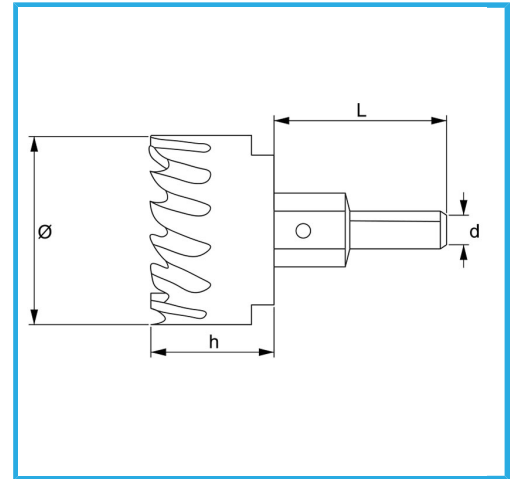

WITH LATERAL CHIP AND CENTER DRILL.

Ø	56 mm
h	23 mm
d	12 mm
L	46 mm
Thread	M16 x 1,5
Gross weight	0,38 kg
EAN Code	8012667313913

Hangable

HSS