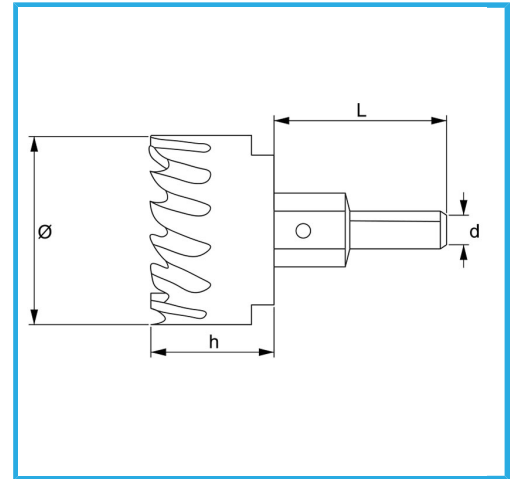

WITH LATERAL CHIP AND CENTER DRILL.

Ø	57 mm
h	23 mm
d	12 mm
L	46 mm
Thread	M16 x 1,5
Gross weight	0,39 kg
EAN Code	8012667313920

Hangable

HSS