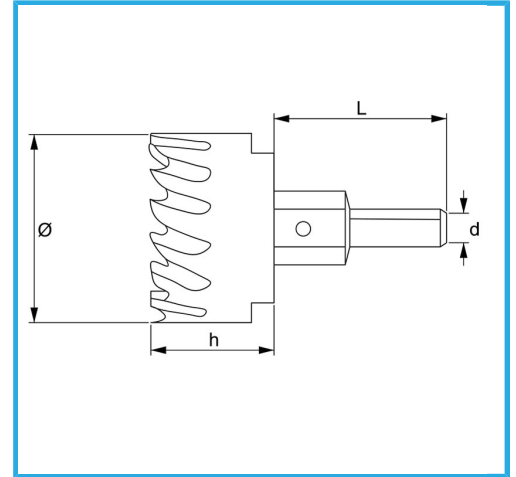

WITH LATERAL CHIP AND CENTER DRILL.

Ø	65 mm
h	23 mm
d	12 mm
L	46 mm
Thread	M16 x 1,5
Gross weight	0,43 kg
Packaging dimensions	70x70x120 h mm
EAN Code	8012667313968

Hangable

HSS